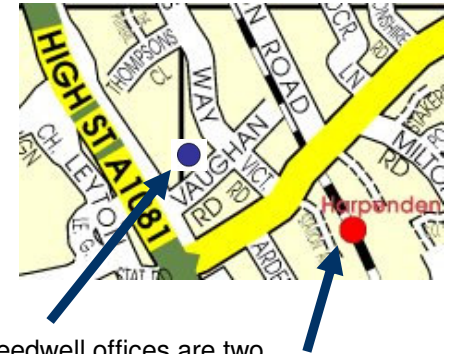

## Speedwell Office

Mardall House,  
9-11 Vaughan Road,  
Harpenden,  
Herts AL5 4HU

Speedwell offices are two minutes walk from Harpenden station with direct trains to:

-  -Luton Airport Parkway 6 mins
- West Hampstead (Jubilee Line) 18 mins
- St Pancras International (Eurostar) 28 mins
- City Thameslink 35 mins
- Moorgate 35 mins (peak times only)
-  -Gatwick airport 1 hr 20 mins (no change necessary)

## By Car

Harpenden is 10 minutes from Junction 9 of the M1  
Parking is available for visitors under the building 

## Hotels

**Luton Hoo**  
HOTEL, GOLF & SPA

Country house hotel 7 mins taxi from airport, 10 mins taxi from Speedwell  
+44 1582 734437

**Harpenden House Hotel**

5 mins walk from Speedwell  
+44 870 609 6170